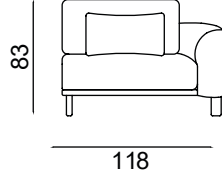

**3 SEATER /  
3'LÜ KOLTUK**

Width / Genislik	Height / Yükseklik	Depth / Derinlik	Weight / Kilogram	m <sup>3</sup>
230 cm	83 cm	108 cm	kg	2.06

**3 SEATER WITH ONE WARM (LEFT)**  
3'LÜ TEK KOL KOLTUK (SOL)

213

213

108

**3 SEATER WITH ONE WARM (RIGHT)**  
3'LÜ TEK KOL KOLTUK (SAG)

213

213

108

Width / Genislik	Height / Yükseklik	Depth / Derinlik	Weight / Kilogram	m <sup>3</sup>
213 cm	83 cm	108 cm		1,91

**1 SEATER WITH ONE WARM (LEFT)**  
1'LI TEK KOL KOLTUK (SOL)**1 SEATER WITH ONE WARM (RIGHT)**  
1'LI TEK KOL KOLTUK (SAG)

Width / Genislik	Height / Yükseklik	Depth / Derinlik	Weight / Kilogram	m <sup>3</sup>
118 cm	83 cm	108 cm	kg	1,06

1. 3 seater with one arm (left)
2. 1 seater with one arm (right)
3. corner module

**Comprising / İçerik**

1. 3 seater with one arm (right)
2. 1 seater with one arm (left)
3. corner module

Width / Genislik	Height / Yükseklik	Depth / Derinlik	Weight / Kilogram	m <sup>3</sup>
270 x 276 cm	83 cm	108 cm	kg	