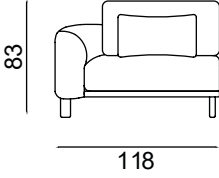

**3 SEATER /  
3'LÜ KOLTUK**

Width / Genislik	Height / Yükseklik	Depth / Derinlik	Weight / Kilogram	m <sup>3</sup>
230 cm	83 cm	108 cm	kg	2.06

**3 SEATER WITH ONE WARM (LEFT)**  
3'LÜ TEK KOL KOLTUK (SOL)

213

213

108

**3 SEATER WITH ONE WARM (RIGHT)**  
3'LÜ TEK KOL KOLTUK (SAG)

213

213

108

Width / Genislik	Height / Yükseklik	Depth / Derinlik	Weight / Kilogram	m <sup>3</sup>
213 cm	83 cm	108 cm		1,91

**1 SEATER WITH ONE WARM (LEFT)**  
1'LI TEK KOL KOLTUK (SOL)**1 SEATER WITH ONE WARM (RIGHT)**  
1'LI TEK KOL KOLTUK (SAG)

Width / Genislik	Height / Yükseklik	Depth / Derinlik	Weight / Kilogram	m <sup>3</sup>
118 cm	83 cm	108 cm	kg	1,06

1. 3 seater with one arm (left)
2. 1 seater with one arm (right)
3. corner module

**Comprising / İçerik**

1. 3 seater with one arm (right)
2. 1 seater with one arm (left)
3. corner module

Width / Genislik	Height / Yükseklik	Depth / Derinlik	Weight / Kilogram	m <sup>3</sup>
270 x 276 cm	83 cm	108 cm	kg	