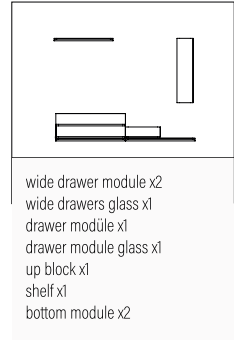

TV UNIT CONFIGURATIONS

wide drawer module x1 wide drawers glass x1 drawer module x2 drawer module glass x2 up block x2 shelf x2	wide drawer module x1 wide drawers glass x1 drawer module x2 drawer module glass x2 up block x1 shelf x2	wide drawer module x2 wide drawers glass x1 drawer module x2 drawer module glass x2 up block x2 shelf x1	wide drawer module x1 wide drawers glass x1 drawer module x1 drawer module glass x1 up block x2 shelf x1 bottom module x2

wide drawer module x2 wide drawers glass x2 up block x1 shelf x2 bottom module x2	wide drawer module x2 wide drawers glass x2 drawer module x2 drawer module glass x2 up block x1 shelf x2 bottom module x2	wide drawer module x1 wide drawers glass x1 drawer module x2 drawer module glass x2 up block x1 shelf x1 bottom module x2	wide drawer module x2 wide drawers glass x2 drawer module x2 drawer module glass x2 up block x1 shelf x1 bottom module x2