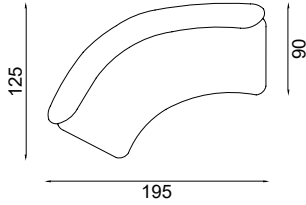

LOUNGE (LEFT)