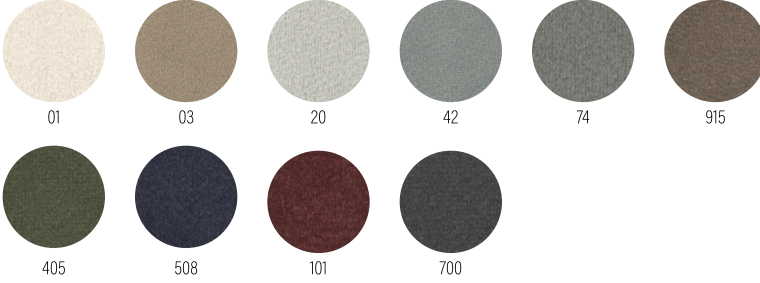

FABRIC OPTIONS / KUMAS OPSİYONLARI

Category 1 / Kategori 1

MEGA SOFT