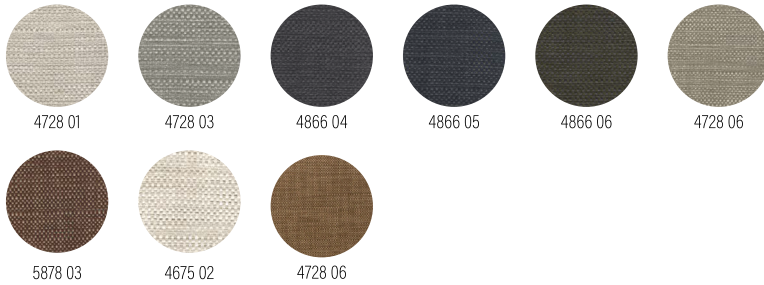

**FABRIC OPTIONS / KUMAS OPSİYONLARI**

**Category 1 / Kategori 1**

ANDORA

**Category 2 / Kategori 2**

MOTTA NEW

## COVERS

Fabric and leather colors can vary in shade from one batch to the next and, therefore, we cannot guarantee that the color will exactly match the set of fabric samples or pieces manufactured at a later date. Please understand, therefore, that colors on fabric samples or other media are given as a rough guide only. By confirming the order, the customer accepts said tolerances.